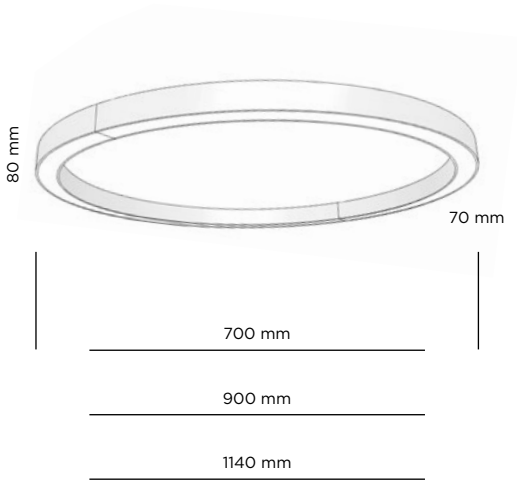

COLOR TEMPERATURE

3000K /3K
4000K /4K

OPTIC

PMMA OPAL /--
PRISMATIC /P

DIMMABLE OPTIONS

DALI /DALI
SWITCH DIMMABLE /SWD
WIRELESS DIMMABLE /WRS

DIRECT CODE	Ø (mm)	W	Lm (light source) 3000K/4000K
SBC/ACU/GI700	700	29	4690/4970
SBC/ACU/GI900	900	37	6030/6390
SBC/ACU/GI1140	1140	50	8040/8520

COLORS OF THE LIGHT FIXTURE

	WHITE	/WH
	BLACK	/BL
	SILVER	/SI
	ANTRACIT	/AT
	GOLD	/GL
	BRONZE	/BR

COLORS OF THE ACOUSTIC MATERIAL

	WHITE	/WH
	BLACK	/BL
	GREY	/GR
	ANTRACIT	/AT

OTHER ACOUSTIC MATERIAL COLOURS ON REQUEST