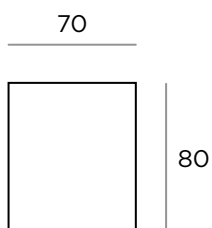

ARCHILIGHT